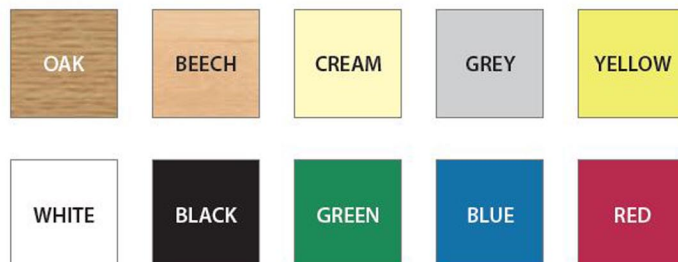

CU71 Colour Palette

Laminate / Table top Finishes

PVC Edge Finishes

Seat Colour

Beech Veneer

Frame Finishes (EPC)