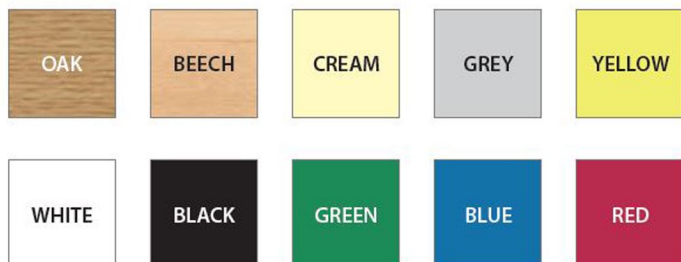

CU71 Colour Palette

Laminate / Table top Finishes

PVC Edge Finishes

Seat Colour

Beech Veneer

Frame Finishes (EPC)