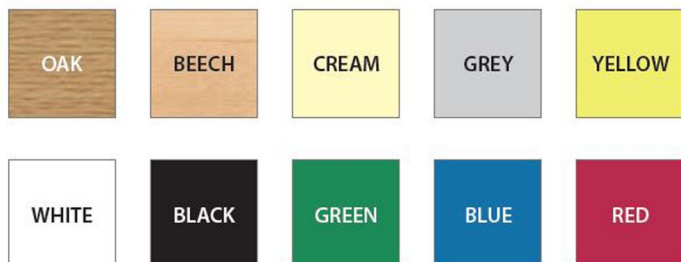

# CU50 Colour Palette

---

## Laminate / Table top Finishes

---

## PVC Edge Finishes

---

## Seat Colour

---

Beech Veneer