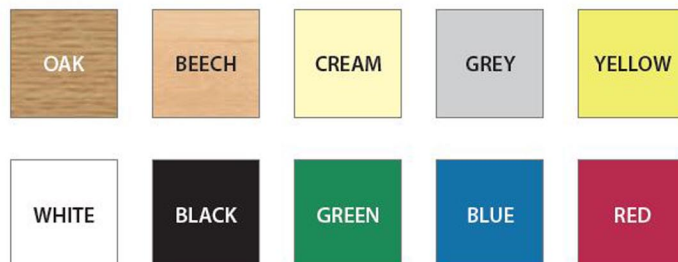

# CU50 Colour Palette

---

## Laminate / Table top Finishes

---

## PVC Edge Finishes

---

## Seat Colour

---

Beech Veneer