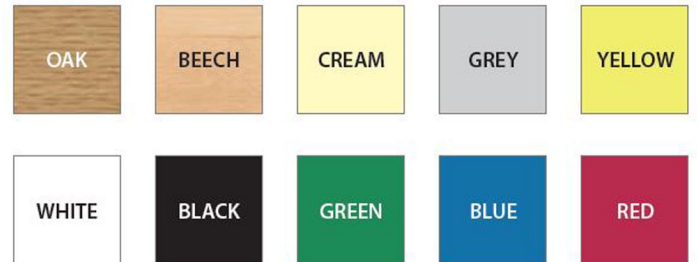

CU48 Colour Palette

Laminate / Table top Finishes

PVC Edge Finishes

Perforated Panel Colours

Frame Finishes (EPC)