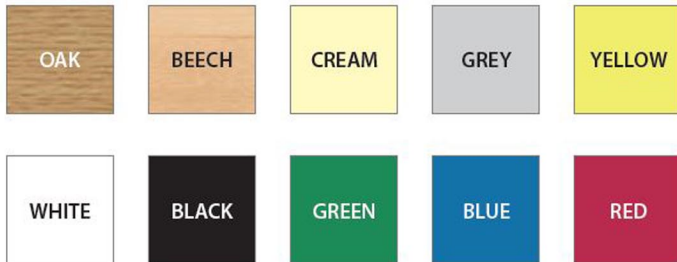

CU48 Colour Palette

Laminate / Table top Finishes

PVC Edge Finishes

Perforated Panel Colours

Frame Finishes (EPC)