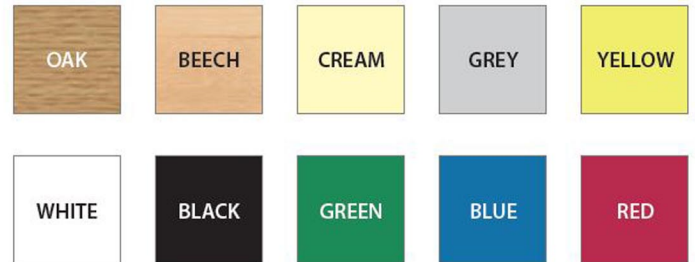

CU16 Colour Palette

Laminate / Table top Finishes

PVC Edge Finishes

Upholstered Seat Colours

Frame Finishes (EPC)