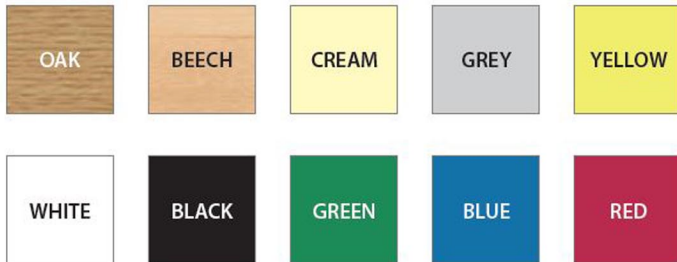

CU16 Colour Palette

Laminate / Table top Finishes

PVC Edge Finishes

Upholstered Seat Colours

Frame Finishes (EPC)