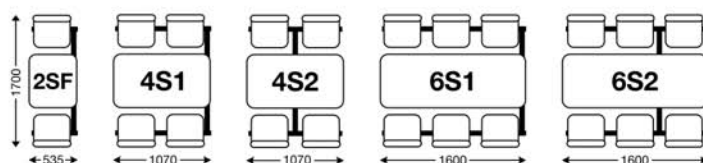

## CU10

50mm dia. round tubular frame enhances the design

3 YR

### Configurations & Dimensions