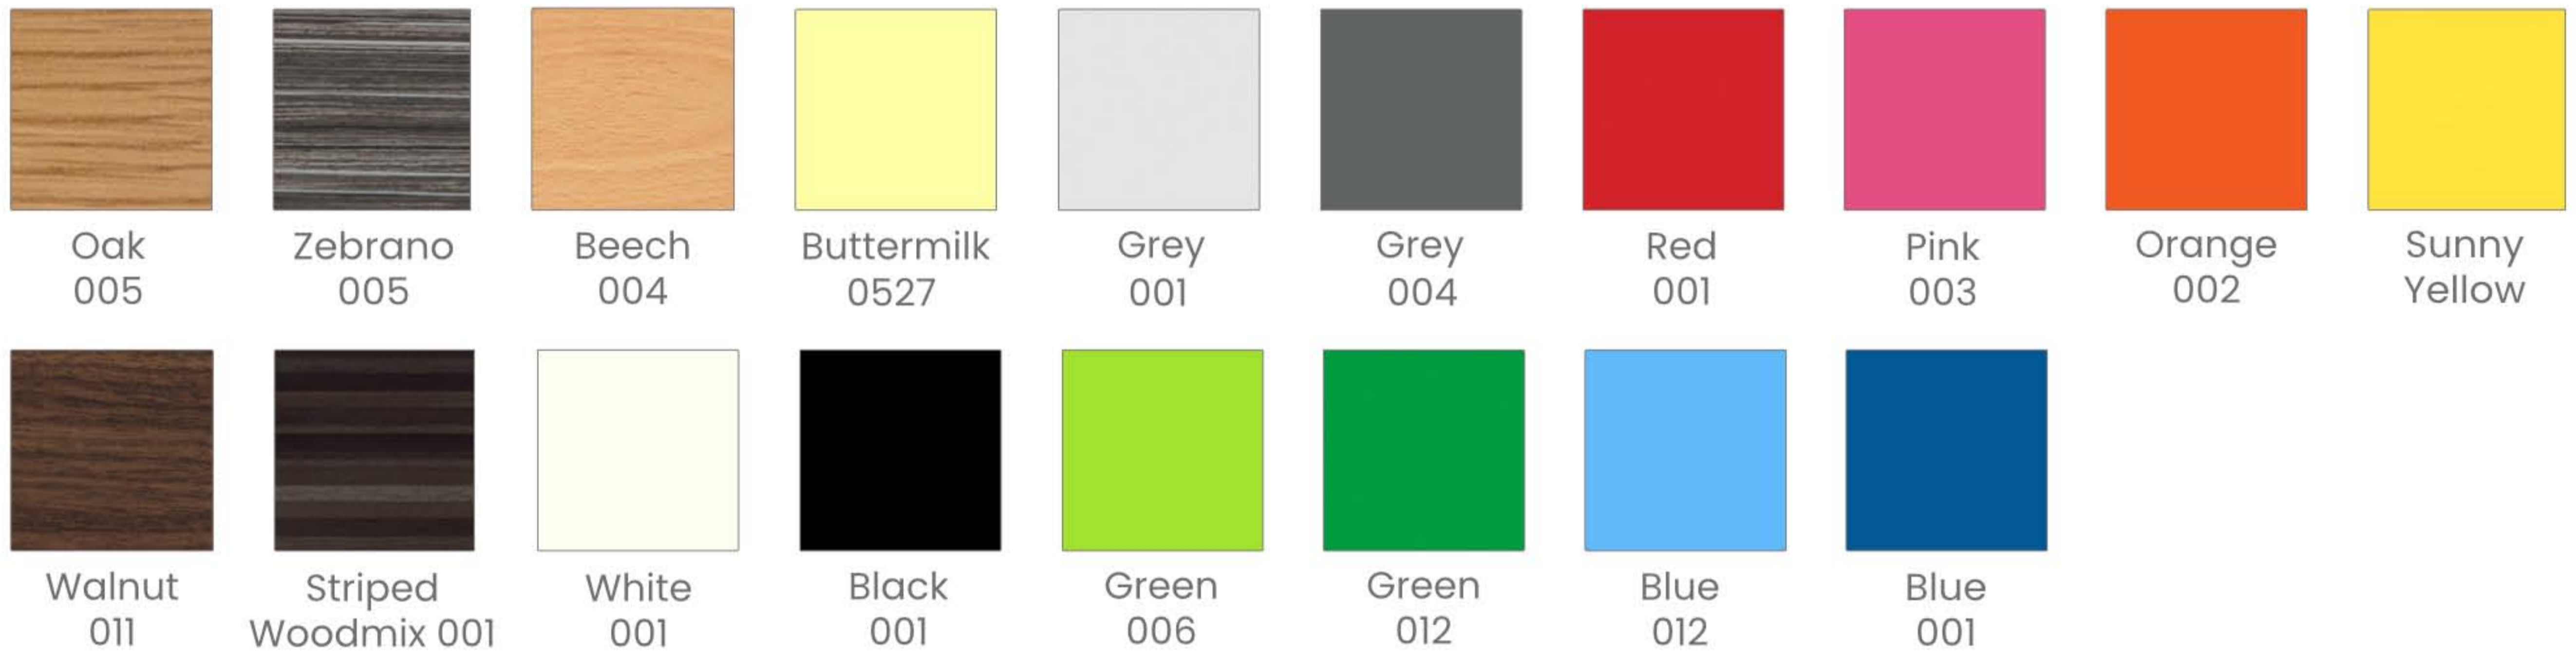

IMPORTANT:

While we offer black laminate in our standard colour palette, please note this colour can be susceptible to scratches when in use. Should you wish to order this specific colour, Create Seating Ltd will NOT be liable for providing replacement table tops, should these be required.

Table Top Finishes

ABS Edge Finishes

Due to the limitation in the printing process, the colours shown may not be a true representation of the actual colours. Please let us know if you require advice regarding this.