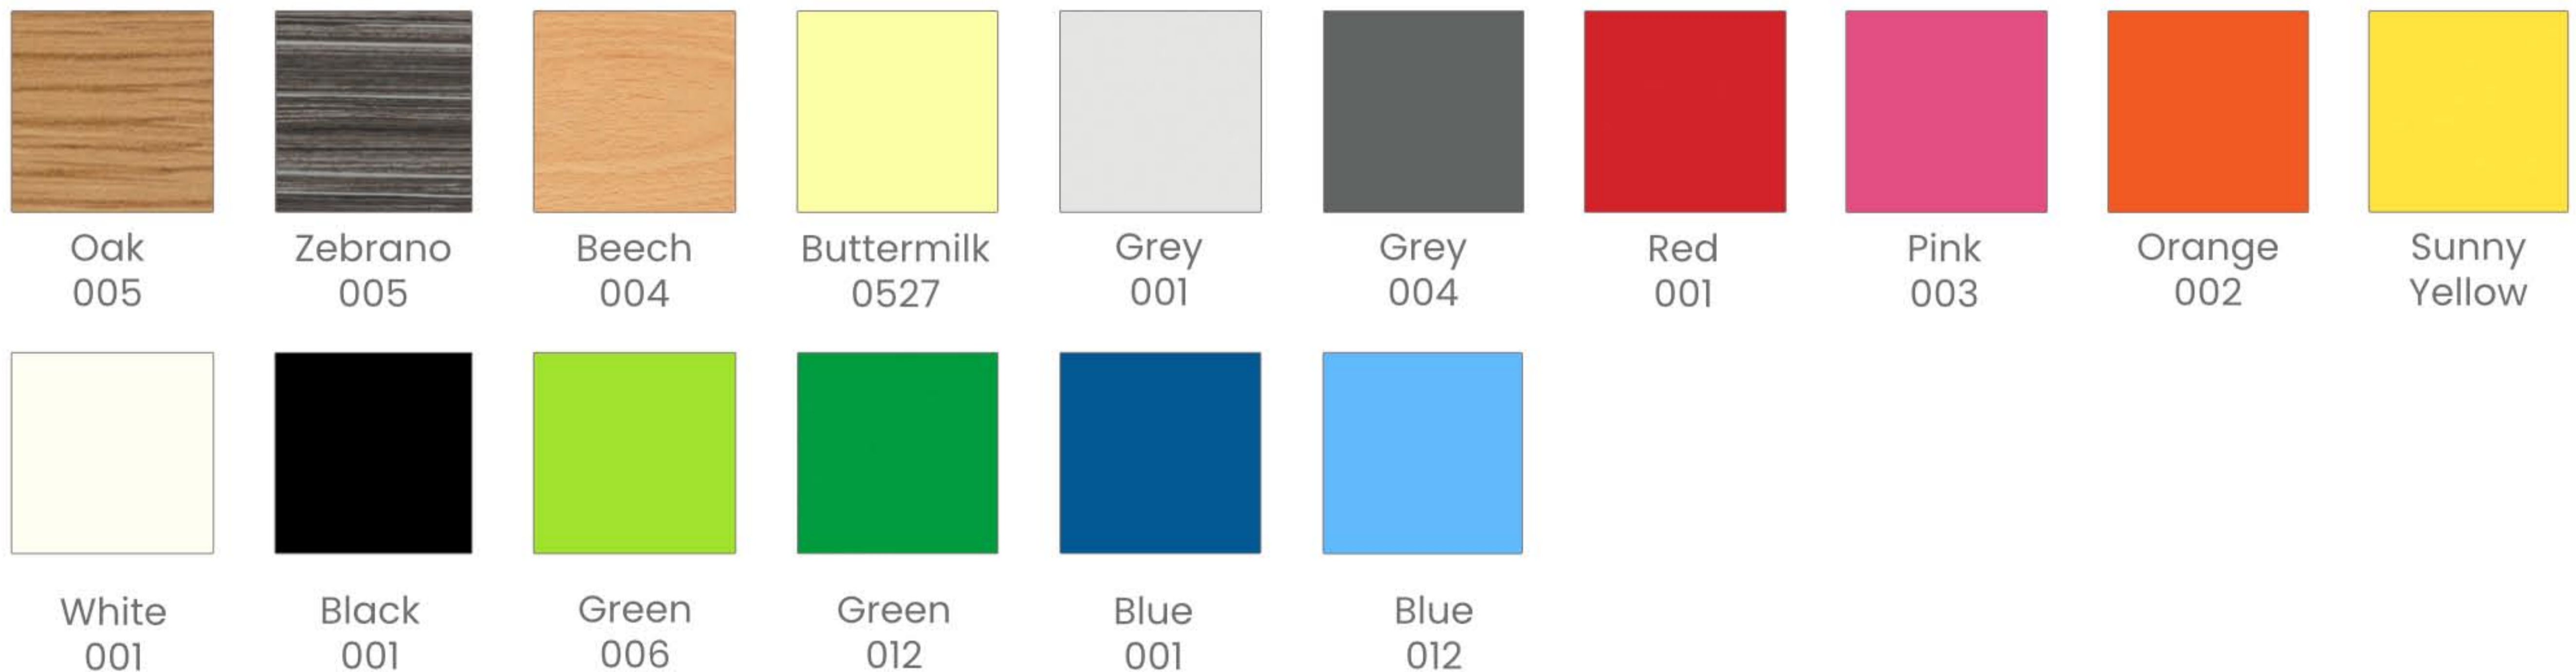

IMPORTANT:

While we offer black laminate in our standard colour palette, please note this colour can be susceptible to scratches when in use. Should you wish to order this specific colour, Create Seating Ltd will NOT be liable for providing replacement table tops, should these be required.

Table Top Finishes

ABS Edge Finishes

Due to the limitation in the printing process, the colours shown may not be a true representation of the actual colours. Please let us know if you require advice regarding this.