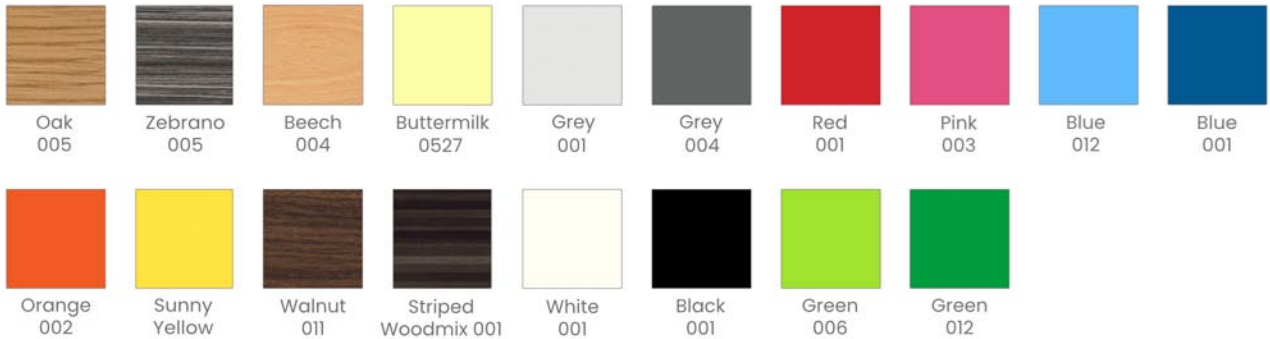

# COLOUR PALETTE Dining Benches

---

## IMPORTANT:

While we offer black laminate in our standard colour palette, please note this colour can be susceptible to scratches when in use. Should you wish to order this specific colour, Create Seating Ltd will NOT be liable for providing replacement table tops, should these be required.

## Table Top Finishes

---