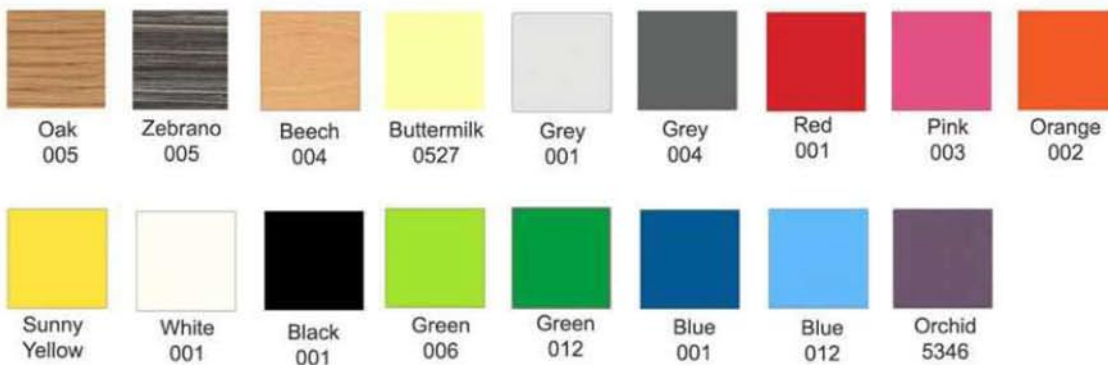

PVC Edge Finishes