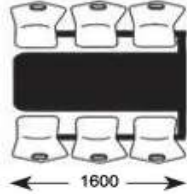

1600

Single Access

6S2