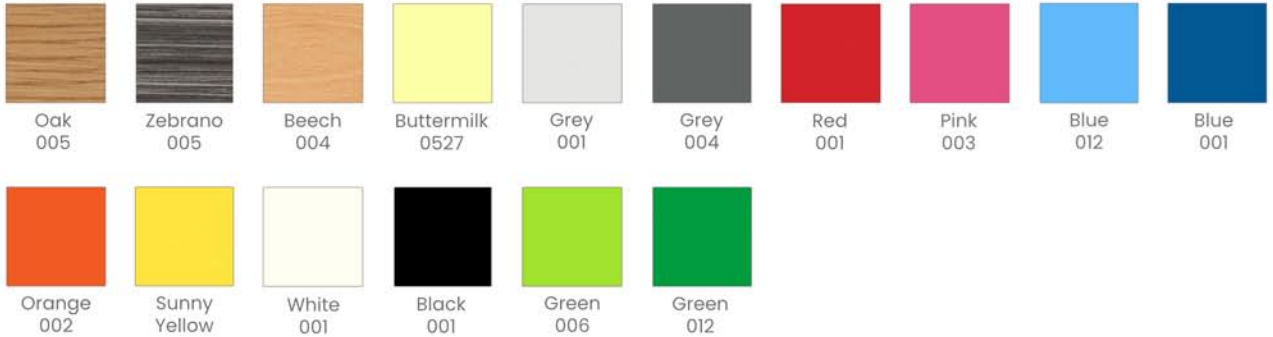

COLOUR PALETTE Dining Benches

IMPORTANT:

While we offer black laminate in our standard colour palette, please note this colour can be susceptible to scratches when in use. Should you wish to order this specific colour, Create Seating Ltd will NOT be liable for providing replacement table tops, should these be required.

Table Top Finishes

ABS Edge Finishes

Frame Finishes (Epoxy Powder)

Standard

Premium

Due to the limitation in the printing process, the colours shown may not be a true representation of the actual colours. Please let us know if you require advice regarding this.