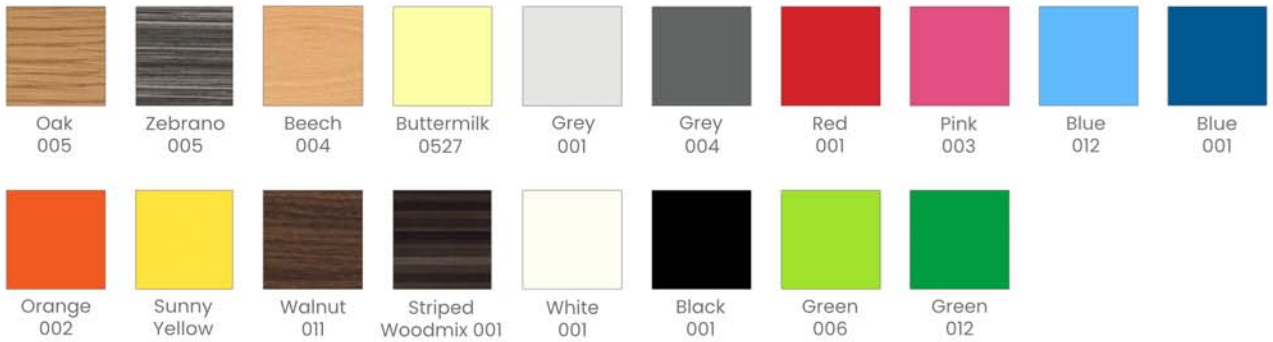

COLOUR PALETTE Dining Benches

IMPORTANT:

While we offer black laminate in our standard colour palette, please note this colour can be susceptible to scratches when in use. Should you wish to order this specific colour, Create Seating Ltd will NOT be liable for providing replacement table tops, should these be required.

Table Top Finishes

ABS Edge Finishes

Frame Finishes (Epoxy Powder)

Standard

Premium

Due to the limitation in the printing process, the colours shown may not be a true representation of the actual colours. Please let us know if you require advice regarding this.